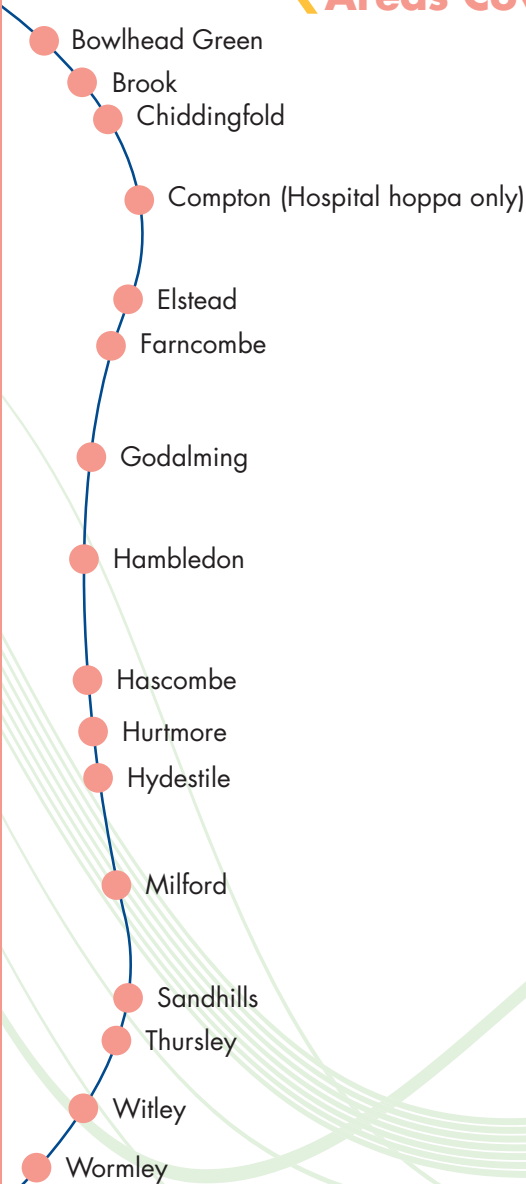

Godalming

◀ Areas Covered